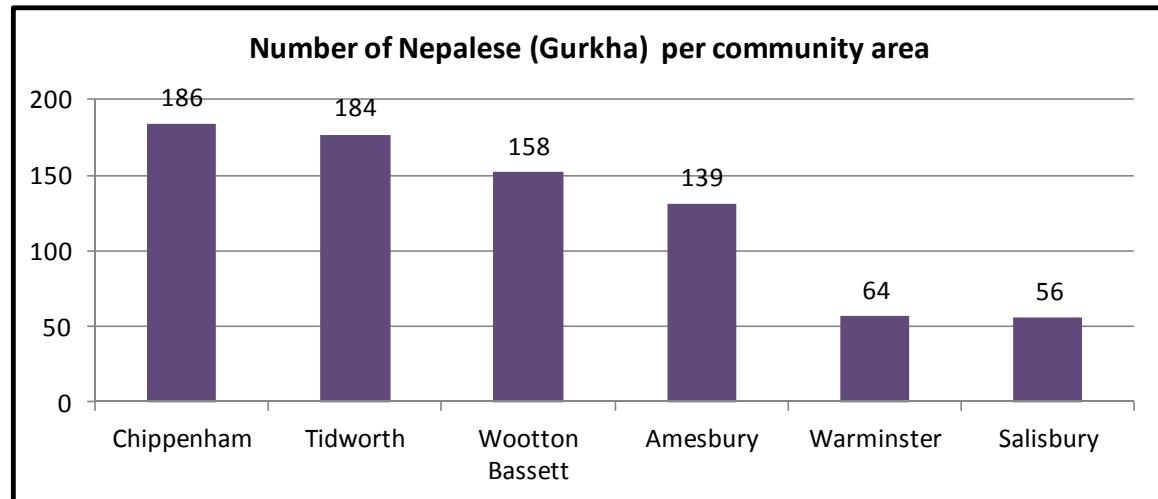

In 2011 around 8% were born outside the UK

We have a long history of some minority communities, Polish in Westbury, Moroccan in Trowbridge (90), Gypsy traveller community in the south for example

Note: Although the Isle of Man and the Channel Islands are part of the British Islands, they are not part of the United Kingdom. These figures have therefore been added to the European total.

The new European dimension

- German population – they are almost entirely as a result of the British Army overseas
- The Polish community are the new feature in the landscape

LSOA name	Polish population numbers
Trowbridge-Adcroft-Seymour	262
Trowbridge College-central	158
Trowbridge Park-central	141
Trowbridge Drynham-central	139
Trowbridge Adcroft-canal road	133
Trowbridge Adcroft-Stallard	101

The military dimension

Our distinct military communities

We have over 900 Gurkhas and there are nearly 1300 in Swindon but nowhere else in any numbers in South West

Our distinct military communities

Our distinct military communities

In Wiltshire we have 569 registering as Polynesia, Micronesia and Melanesia

Highest concentration of Polynesian outside London (1812)

Royal Logistics Corp based at Buckley barracks Hullavington

Our new population has distinct needs.