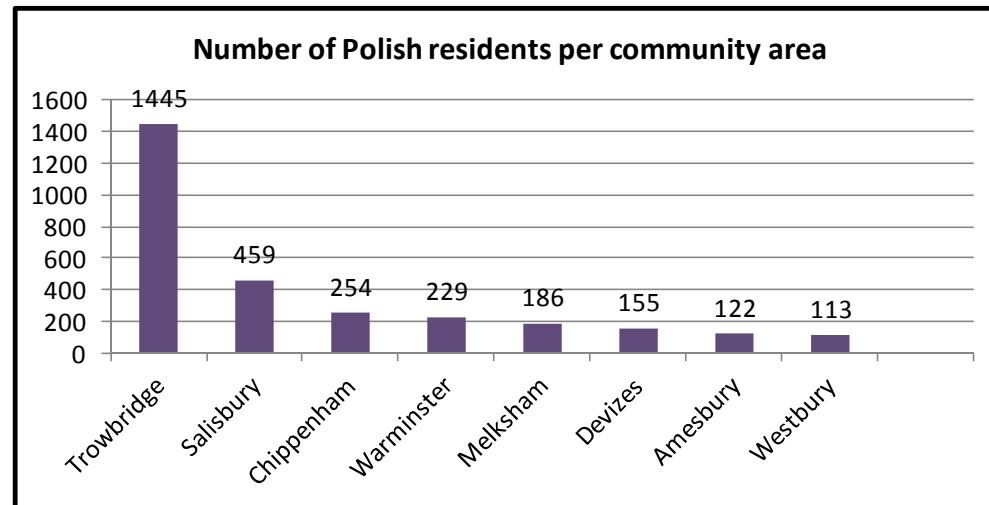

In 2011 around 8% were born outside the UK

We have a long history of some minority communities, Polish in Westbury, Moroccan in Trowbridge (90), Gypsy traveller community in the south for example

Note: Although the Isle of Man and the Channel Islands are part of the British Islands, they are not part of the United Kingdom. These figures have therefore been added to the European total.

The new European dimension

- German population – they are almost entirely as a result of the British Army overseas
- The Polish community are the new feature in the landscape

LSOA name	Polish population numbers
Trowbridge-Adcroft-Seymour	262
Trowbridge College-central	158
Trowbridge Park-central	141
Trowbridge Drynham-central	139
Trowbridge Adcroft-canal road	133
Trowbridge Adcroft-Stallard	101

The military dimension

Our distinct military communities

We have over 900 Gurkhas and there are nearly 1300 in Swindon but nowhere else in any numbers in South West

Our distinct military communities

Our distinct military communities