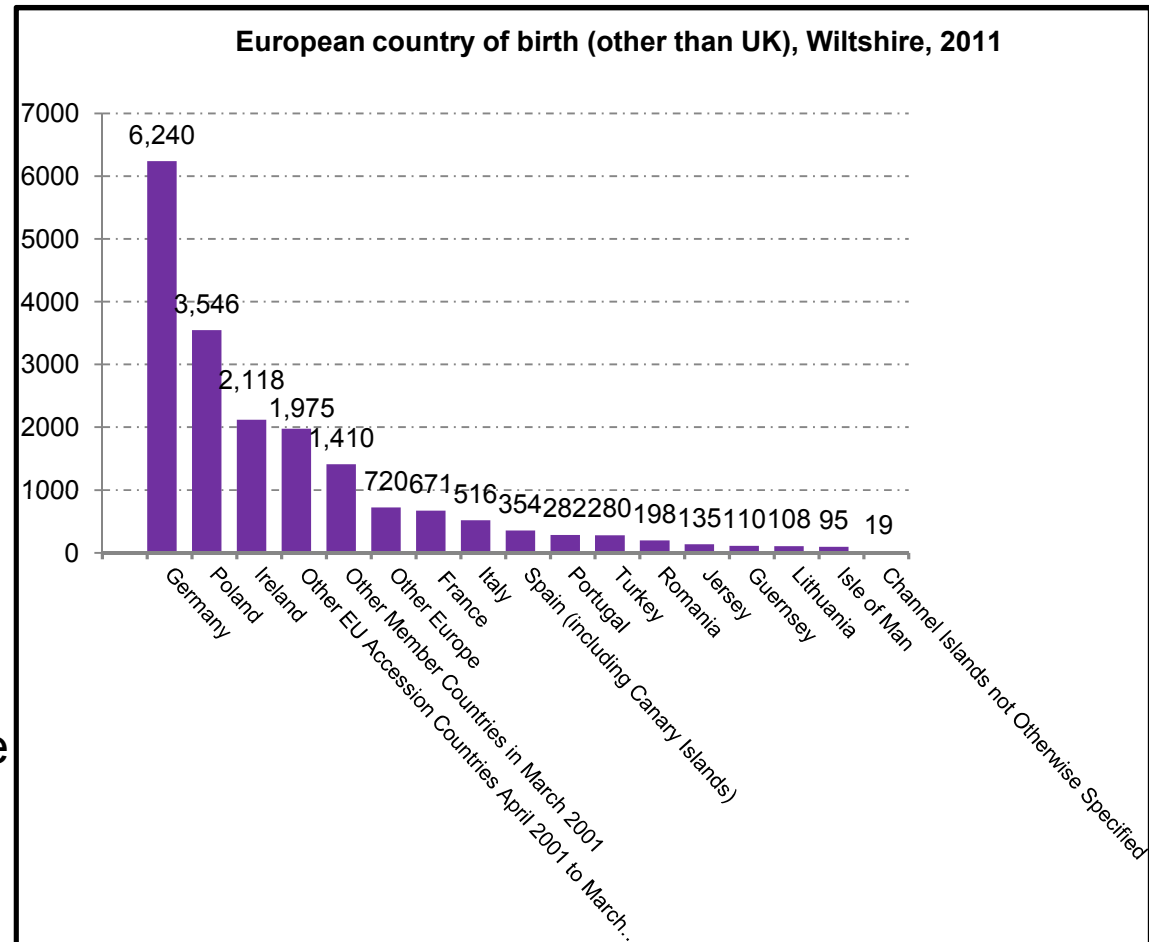

- The second data from the Census 2011 was released by ONS on 30th January 2013.
- Wiltshire's total census day population was **471,000 (its now nearer 477,000)**
- The population has increased by 38,000 between 2001 and 2011, an increase of 8.8% which is larger than the overall increase in the South West and England.
- Wiltshire's growth rate was the fourth largest in the South west.
- Only the urban areas of Swindon, Bristol and Bournemouth have higher growth rates.

Where can you get help?
www.census.gov.uk
Census helpline 0300 0201 101
Text Relay 18001 0300 0201 160
Help is available in large print and Braille

H1

Who lives in Wiltshire?

In 2001 around 6% were born outside UK.

In 2011 around 8% were born outside the UK

We have a long history of some minority communities, Polish in Westbury, Moroccan in Trowbridge (90), Gypsy traveller community in the south for example

Note: Although the Isle of Man and the Channel Islands are part of the British Islands, they are not part of the United Kingdom. These figures have therefore been added to the European total.

The new European dimension

- German population – they are almost entirely as a result of the British Army overseas
- The Polish community are the new feature in the landscape

LSOA name	Polish population numbers
Trowbridge-Adcroft-Seymour	262
Trowbridge College-central	158
Trowbridge Park-central	141
Trowbridge Drynham-central	139
Trowbridge Adcroft-canal road	133
Trowbridge Adcroft-Stallard	101