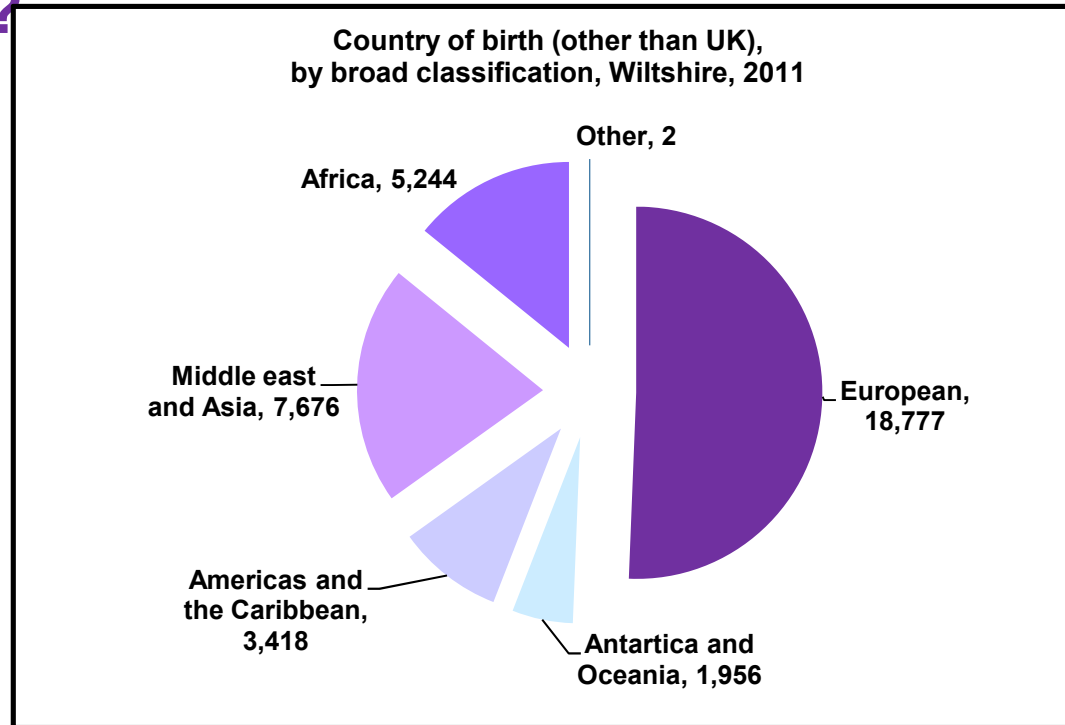

- The second data from the Census 2011 was released by ONS on 30th January 2013.
- Wiltshire's total census day population was **471,000 (its now nearer 477,000)**
- The population has increased by 38,000 between 2001 and 2011, an increase of 8.8% which is larger than the overall increase in the South West and England.
- Wiltshire's growth rate was the fourth largest in the South west.
- Only the urban areas of Swindon, Bristol and Bournemouth have higher growth rates.

Where can you get help?
www.census.gov.uk
Census helpline 0300 0201 101
Text Relay 18001 0300 0201 160
Help is available in large print and Braille

H1

Who lives in Wiltshire?

In 2001 around 6% were born outside UK.

In 2011 around 8% were born outside the UK

We have a long history of some minority communities, Polish in Westbury, Moroccan in Trowbridge (90), Gypsy traveller community in the south for example

Note: Although the Isle of Man and the Channel Islands are part of the British Islands, they are not part of the United Kingdom. These figures have therefore been added to the European total.