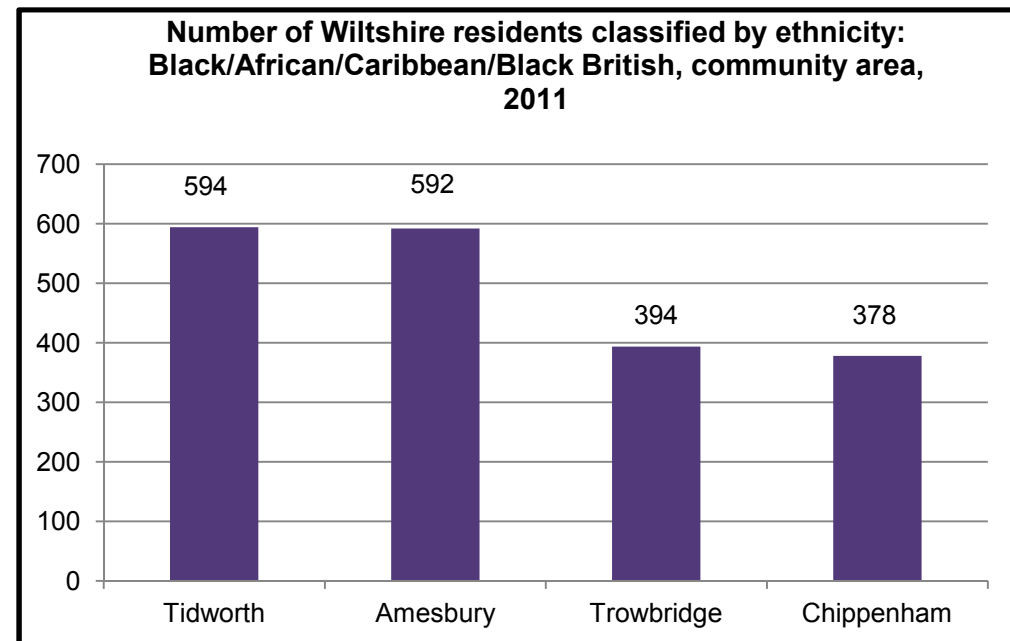

In 2011 around 8% were born outside the UK

We have a long history of some minority communities, Polish in Westbury, Moroccan in Trowbridge (90), Gypsy traveller community in the south for example

Note: Although the Isle of Man and the Channel Islands are part of the British Islands, they are not part of the United Kingdom. These figures have therefore been added to the European total.

The new European dimension

- German population – they are almost entirely as a result of the British Army overseas
- The Polish community are the new feature in the landscape

LSOA name	Polish population numbers
Trowbridge-Adcroft-Seymour	262
Trowbridge College-central	158
Trowbridge Park-central	141
Trowbridge Drynham-central	139
Trowbridge Adcroft-canal road	133
Trowbridge Adcroft-Stallard	101

The military dimension

Our distinct military communities

We have over 900 Gurkhas and there are nearly 1300 in Swindon but nowhere else in any numbers in South West

Our distinct military communities

Our distinct military communities

In Wiltshire we have 569 registering as Polynesia, Micronesia and Melanesia

Highest concentration of Polynesian outside London (1812)

Royal Logistics Corp based at Buckley barracks Hullavington

Our new population has distinct needs.